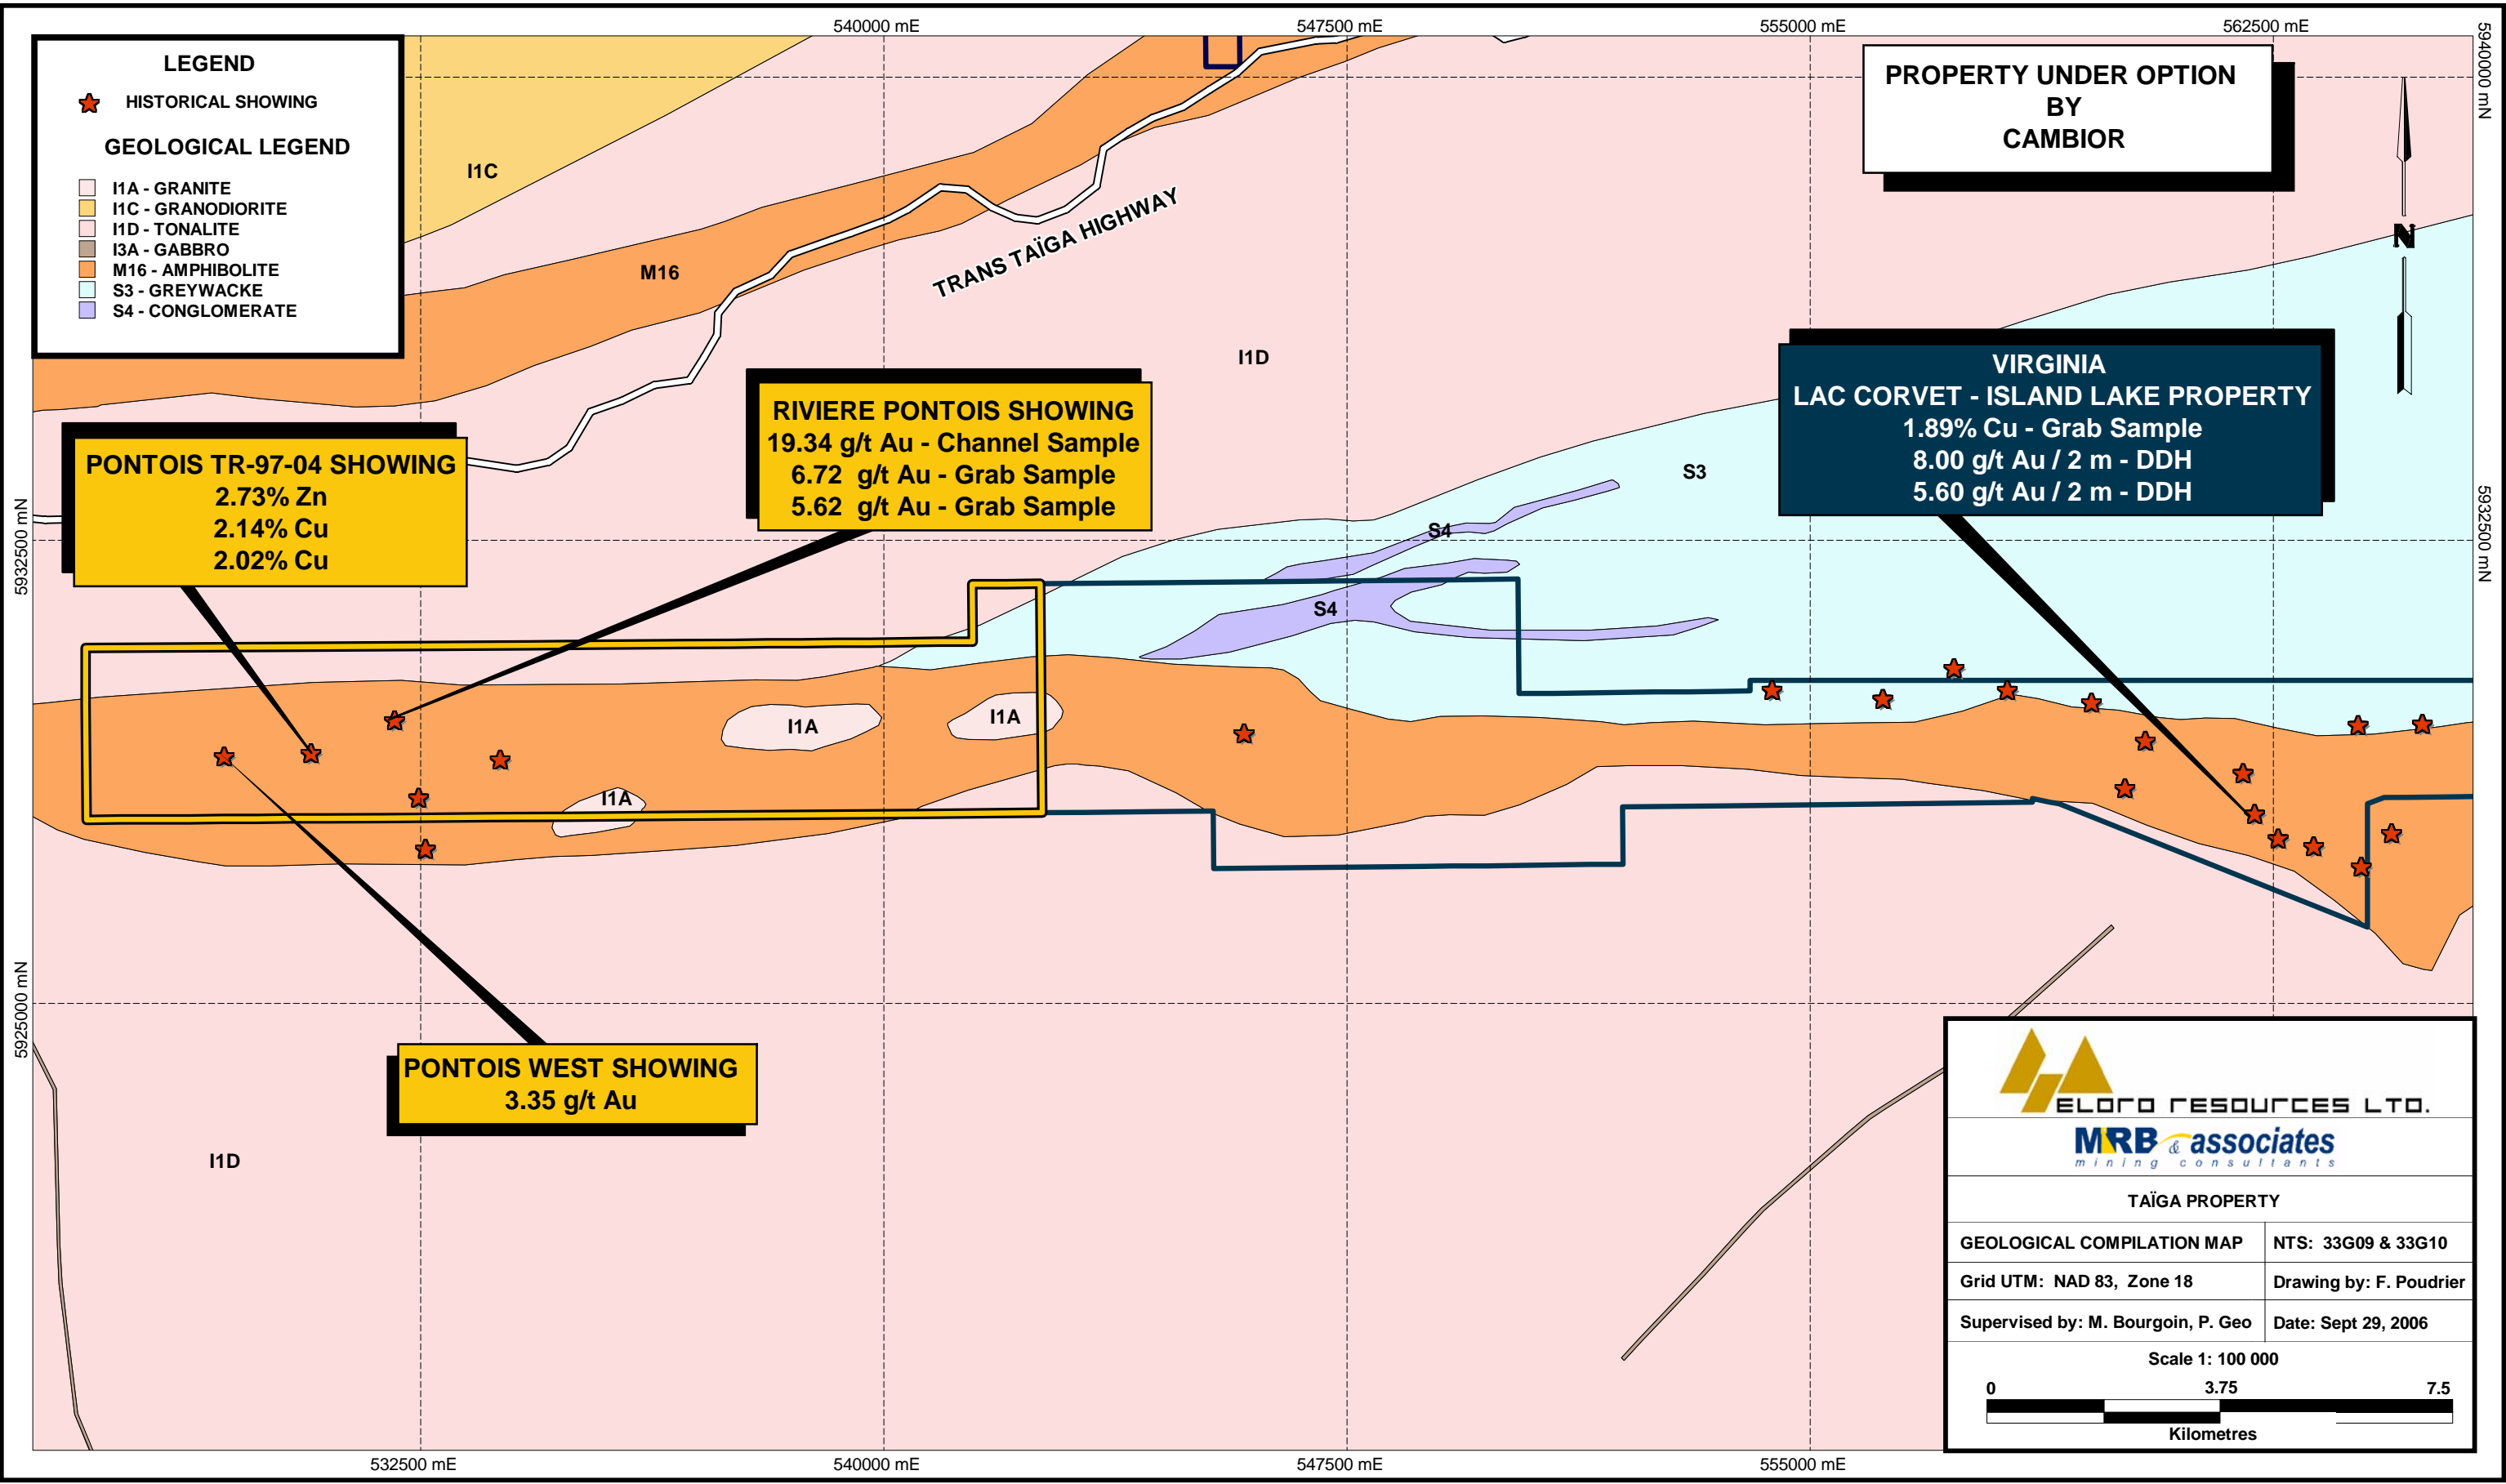

LEGEND

★ HISTORICAL SHOWING

GEOLOGICAL LEGEND

- I1A - GRANITE
- I1C - GRANODIORITE
- I1D - TONALITE
- I3A - GABBRO
- M16 - AMPHIBOLITE
- S3 - GREYWACKE
- S4 - CONGLOMERATE

PROPERTY UNDER OPTION BY CAMBIOR

VIRGINIA LAC CORVET - ISLAND LAKE PROPERTY
 1.89% Cu - Grab Sample
 8.00 g/t Au / 2 m - DDH
 5.60 g/t Au / 2 m - DDH

RIVIERE PONTOIS SHOWING
 19.34 g/t Au - Channel Sample
 6.72 g/t Au - Grab Sample
 5.62 g/t Au - Grab Sample

PONTOIS TR-97-04 SHOWING
 2.73% Zn
 2.14% Cu
 2.02% Cu

PONTOIS WEST SHOWING
 3.35 g/t Au

ELORO RESOURCES LTD.
MRB & associates
mining consultants

TAIGA PROPERTY

GEOLOGICAL COMPILATION MAP	NTS: 33G09 & 33G10
Grid UTM: NAD 83, Zone 18	Drawing by: F. Poudrier
Supervised by: M. Bourgoin, P. Geo	Date: Sept 29, 2006

Scale 1: 100 000

0 3.75 7.5
 Kilometres